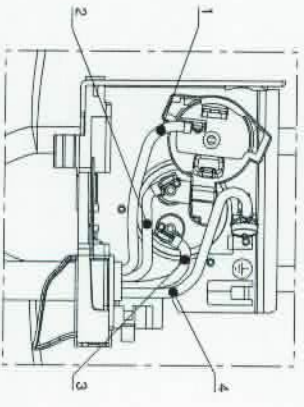

CONNECTING BOX / CAJAS CONEXIONES / SCATOLE CONNESSIONI / BOÎTIER ELECTRIQUE

"ALEMAN" / "RUSSO" / "CHINO"

CSIR

CSIR / CSR

CSR

"S"

ENGLISH

- a-Compressor
- b-Overload
- c-PTC
- d-Relay
- e-Start capacitor
- f-Run capacitor
- g-Thermostat
- E-Earth connection