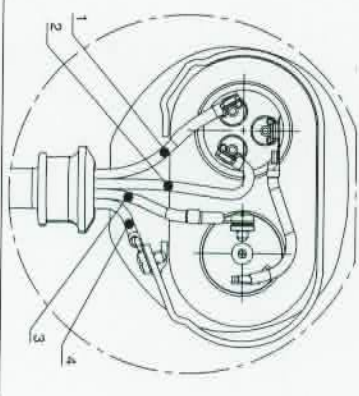

CONNECTING BOX / CAJAS CONEXIONES / SCATOLE CONNESSIONI / BOÎTIER ELECTRIQUE

"ALEMAN" / "RUSSO" / "CHINO"

CSIR

CSIR / CSR

CSR

"S"

ENGLISH

- a-Compressor
- b-Overload
- c-PTC
- d-Relay
- e-Start capacitor
- f-Run capacitor
- g-Thermostat
- E-Earth connection