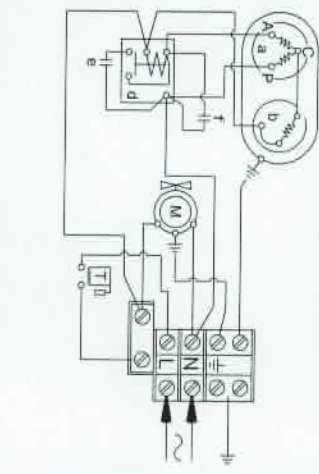

CONNECTING BOX / CAJAS CONEXIONES / SCATOLE CONNESSIONI / BOÎTIER ELECTRIQUE

"ALEMAN" / "RUSSO" / "CHINO"

CSIR

CSIR / CSR

CSR

"S"

ENGLISH

- a-Compressor
- b-Overload
- c-PTC
- d-Relay
- e-Start capacitor
- f-Run capacitor
- g-Thermostat
- E-Earth connection