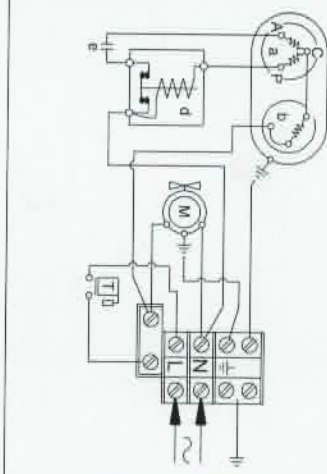

CONNECTING BOX / CAJAS CONEXIONES / SCATOLE CONNESSIONI / BOÎTIER ELECTRIQUE

"ALEMAN" / "RUSSO" / "CHINO"

CSIR

CSIR / CSR

CSR

"S"

ENGLISH

- a-Compressor
- b-Overload
- c-PTC
- d-Relay
- e-Start capacitor
- f-Run capacitor
- g-Thermostat
- E-Earth connection