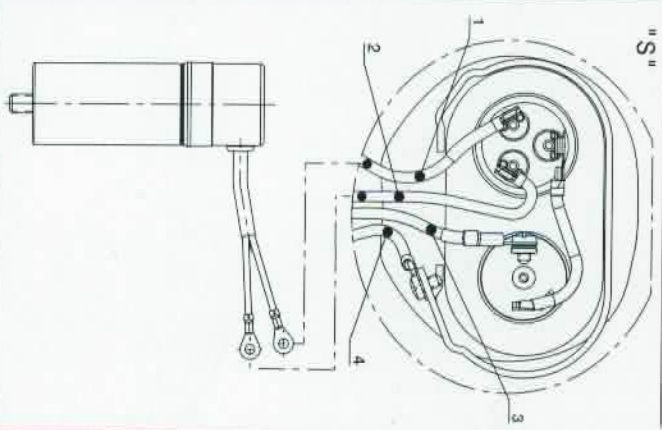

CONNECTING BOX / CAJAS CONEXIONES / SCATOLE CONNESSIONI / BOÎTIER ELECTRIQUE

"ALEMAN" / "RUSSO" / "CHINO"

CSIR

CSIR / CSR

CSR

"S"

ENGLISH

- a-Compressor
- b-Overload
- c-PTC
- d-Relay
- e-Start capacitor
- f-Run capacitor
- g-Thermostat
- E-Earth connection